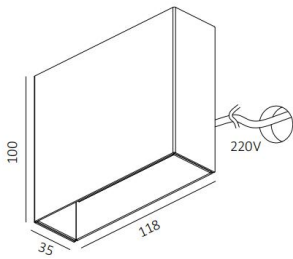

WL3215

5W Down Square Wall Light

Description

Slim wall light;
No visible screws;
IP65;

Finish

Black/White/Grey

Material

Aluminium

120D

TECHNICAL CHARACTERISTICS

Light source

Light source: CN Brand long COB
Output (W): 4.32W (120mA, 36V)
Total power consumption (W): 5W
Color temperature: 2700K/3000K/4000K
CRI: ≥ 90
Photobiological risk: RG1
Real Lumen: 432lm
Qty Leds: 16
Lm/Real W: 86.4lm
Life Time: 50.000h L90B20
MacAdam steps: 3
UGR: 14

GEAR

This product is supplied with gear.
With built-in Eaglerise non dimmable driver
CS-12-120 SB1 120mA 28-42VDC.

Luminaire

Wall light suitable for indoor
and outdoor area
crossing: No
Warranty: 5 Years

LED 6W
IP65

The photograph may not match the reference exactly. Please read the product description to identify the finish.